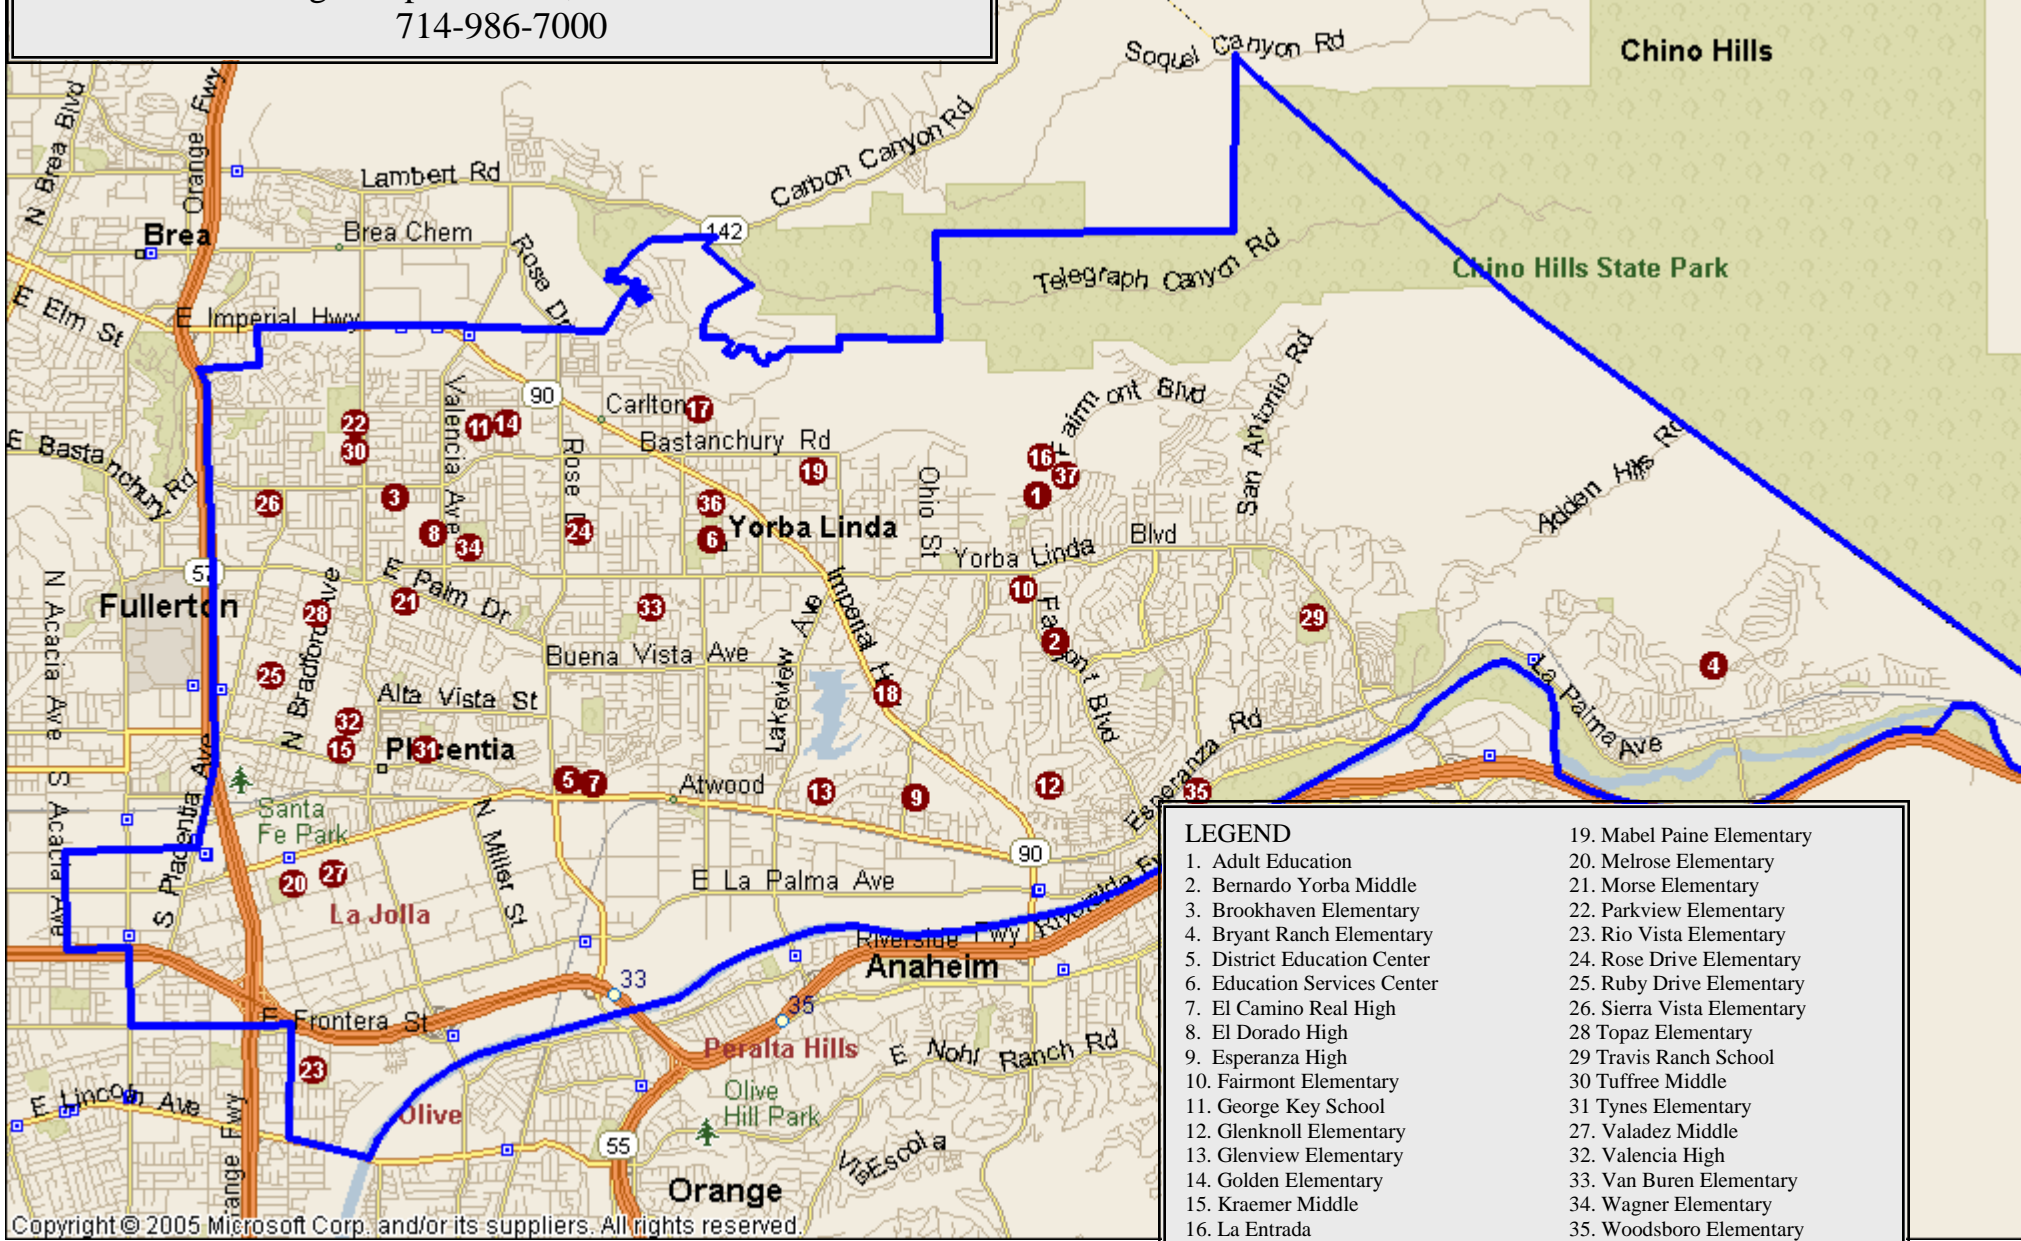

**Placentia – Yorba Linda Unified School District**  
 1301 E. Orangethorpe Avenue, Placentia CA 92870  
 714-986-7000

**LEGEND**

1. Adult Education	19. Mabel Paine Elementary
2. Bernardo Yorba Middle	20. Melrose Elementary
3. Brookhaven Elementary	21. Morse Elementary
4. Bryant Ranch Elementary	22. Parkview Elementary
5. District Education Center	23. Rio Vista Elementary
6. Education Services Center	24. Rose Drive Elementary
7. El Camino Real High	25. Ruby Drive Elementary
8. El Dorado High	26. Sierra Vista Elementary
9. Esperanza High	28. Topaz Elementary
10. Fairmont Elementary	29. Travis Ranch School
11. George Key School	30. Tuffree Middle
12. Glenknoll Elementary	31. Tynes Elementary
13. Glenview Elementary	27. Valadez Middle
14. Golden Elementary	32. Valencia High
15. Kraemer Middle	33. Van Buren Elementary
16. La Entrada	34. Wagner Elementary
17. Lakeview Elementary	35. Woodsboro Elementary
18. Linda Vista Elementary	36. Yorba Linda Middle
	37. Yorba Linda High